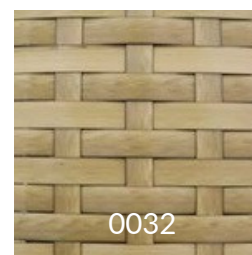

0023
Basket-Weave
Rustic Black 20x1.5 mm

0018
Basket-Weave
Dark Mahogany 12x1.2 mm

0142
Basket-Weave
Red Pine 20x0.9 mm

0016
Basket-Weave
Red Pine 12x1.2 mm

0053
Basket-Weave
MT Arurog 12x1.2 mm

0026
Basket-Weave
MT Arurog Brushed 12x1.2 mm