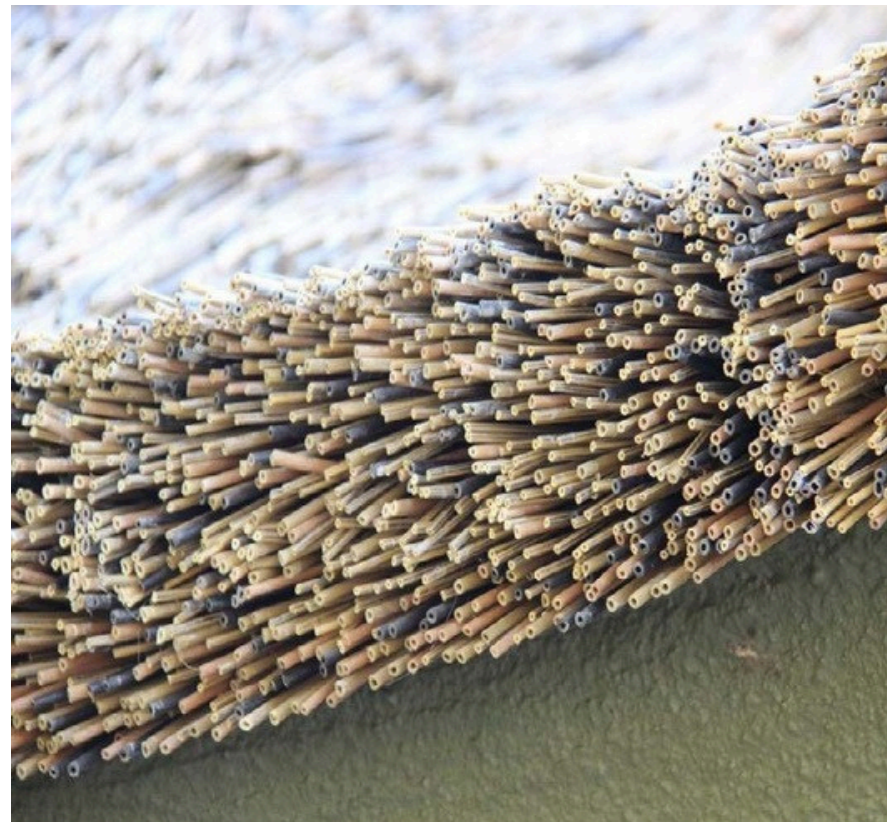

Water Villa Maalifushi, Maldives

Virothatch

Virothatch is synthetic thatch made of HDPE, designed to provide alternative thatch roofing that proved more durable, safe, and environmentally friendly. At the moment Viro offers two kinds of thatch products. Virothatch BALI has a smooth surface, and the fiber strands are a combination of natural tones of toasty brown, light tan, and Ivory; this gives Bali a very natural dried thatch look. In comparison, Virothatch JAVA has a textured surface. The fiber strands look like natural thatch with a rougher texture. The Java has a deeper range of browns and honey tones with darker textures.

San Diego Zoo, USA

Viroreed®

Viro Reed is a synthetic thatch made from HDPE. It is a 100% recyclable material that is maintenance-free. Will not rot, mold, or shed! The synthetic material resists termites, birds, and insects that are the common cause of breakdown and failure of natural products. ViroReed thatch is sought after by Architect, Designer, hospitality, and zoos to create an authentic environment and natural appearance. This 100% waterproof and weatherproof material is ideal for structures such as umbrellas and canopies without a sub-roof, as water is less likely to permeate. Easy to install, ViroReed thatch panels are installed as simply as a typical roof shingle.

Viroreed®

Viroreed®

Panel

Starter Panel

Eave Panel

WHY IS IT BETTER?

Maintenance free, will not remold, rot, or shed.

- Resists termites, birds and other pests that normally infests and breakdown natural reed.

Araglen Villa, Bali, Indonesia

VIROsurface[®]

Virosurface is the age-defying, high-performance indoor/outdoor ceiling and wall coverings that are non-toxic and UV tested. These fibers are fully water-resistant and insensitive to sun, chlorine and harsh weathering. Its beauty never fades. Available in three distinctive weaves: Basket weave, Herringbone, and Bandeau.