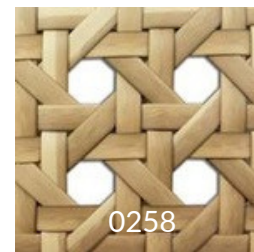

0258
Bunga Tanjung Weave
MT Arurog Non Brushed
12x1.2 mm