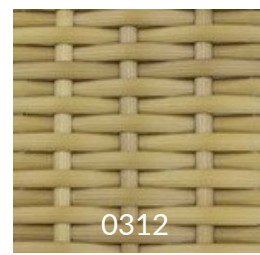

0312
Basket-Weave
Ribbed Honey Wicker 6x1.2 mm