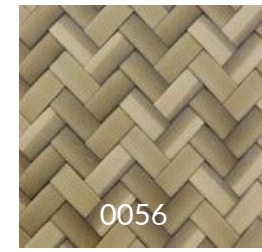

0017
Herringbone Weave
Dark Mahogany 12x1.2 mm

0014
Herringbone Weave
Red Pine 12x1.2 mm

0054
Herringbone Weave
Red Pine 20x0.9 mm

0052
Herringbone Weave
MT Arurog 20x0.9 mm

0041
Herringbone Weave
MT Arurog 12x1.2 mm