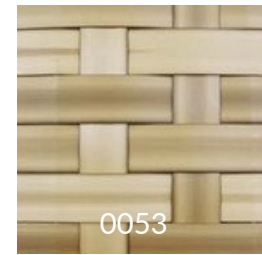

0023
Basket-Weave
Rustic Black 20x1.5 mm

0018
Basket-Weave
Dark Mahogany 12x1.2 mm

0142
Basket-Weave
Red Pine 20x0.9 mm

0016
Basket-Weave
Red Pine 12x1.2 mm

0053
Basket-Weave
MT Arurog 12x1.2 mm

0026
Basket-Weave
MT Arurog Brushed 12x1.2 mm