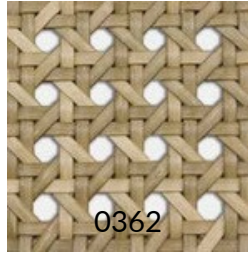

0056
Herringbone Weave
MT Arurog 12x0.9 mm

0024
Herringbone Weave
MR Arurog Brushed 20x0.9 mm

0310
Herringbone Weave
MT Arurog Brushed 7x1.2 mm

0033
Bandeau Weave
Brown Oak 25x1 mm

0031
Bandeau-Weave
Nigerian Satinwood 25x1 mm

0067
Bandeau-Weave
Euro Ash Hyacinth 25x1 mm

0068
Bandeau-Weave
Off White Hyacinth 25x1 mm

0258
Bunga Tanjung Weave
MT Arurog Non Brushed
12x1.2 mm

The Mulia, Bali, Indonesia

WHY IS IT BETTER?

- Maintenance free. Does not chip, peel, remold, fade or discolor. Water resistant.
- All-weather resistant. Insensitive to sun, chlorine and harsh weathering. Contains non-toxic compound, also non-toxic gas produced in case of fire. 100% recyclable. Made of HDPE, high-density polyethylene. Long durability.
- Available with or without built-in fire retardant.
- Offered in three types of standard weaving patterns: Bandeau Weave, Basket Weave, Herringbone Weave, and Bunga Tanjung Weave. It is possible to create new weaving patterns accordingly to the need of the project.
- For indoor use, the product lifecycle is 20 years with a Limited warranty
- For outdoor use, the product lifecycle is 5 years with a limited warranty
- Length of product lifecycle and low maintenance requirement, ensure reduced energy consumption.

0294
Bunga Tanjung Weave
MT Arurog Brushed
12x1.2 mm

0362
Bunga Tanjung Weave
MT Arurog Brushed
7x1.2 mm

0365
Bunga Tanjung Weave
MT Arurog 6x1.2 mm

0400
Bunga Tanjung Weave
MT Arurog non Brushed
7x1.3 mm