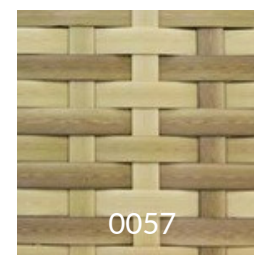

0057
Basket-Weave
MT Arurog 12x0.9 mm