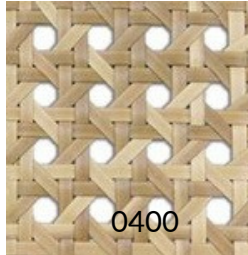

0362
Bunga Tanjung Weave
MT Arurog Brushed
7x1.2 mm