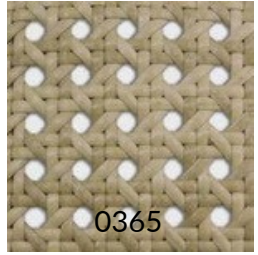

0294
Bunga Tanjung Weave
MT Arurog Brushed
12x1.2 mm