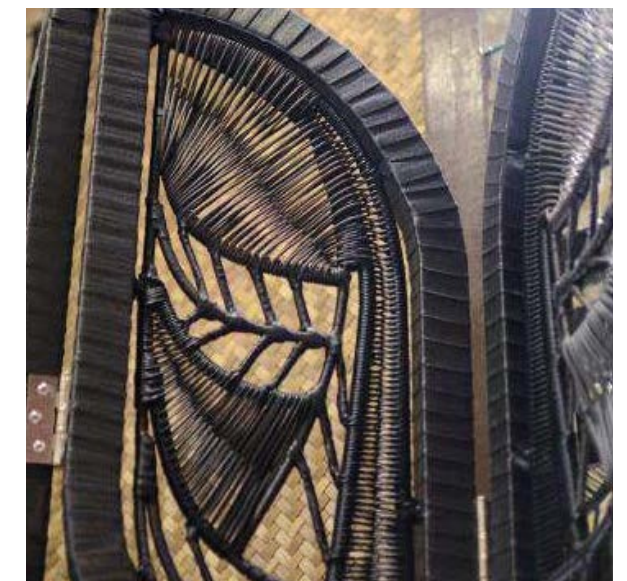

ROOM DIVIDER

ARCHINEERING BY VIRO, AS ALL VIRO SYNTHETIC PRODUCTS HAS THESE FEATURE AND BENEFITS:

- Non-toxic and contains no halogenated compound.
- Totally maintenance free and washable.
- Long Durability
- Does not chip, peel, fade, or discolor in the elements.
- 100% Weatherproof
- Resists termites and other pests.
- All-weather resistant.
- 100% recyclable.
- Available with or without built-in flame retardant
- Limited Warranty of 10 Year.