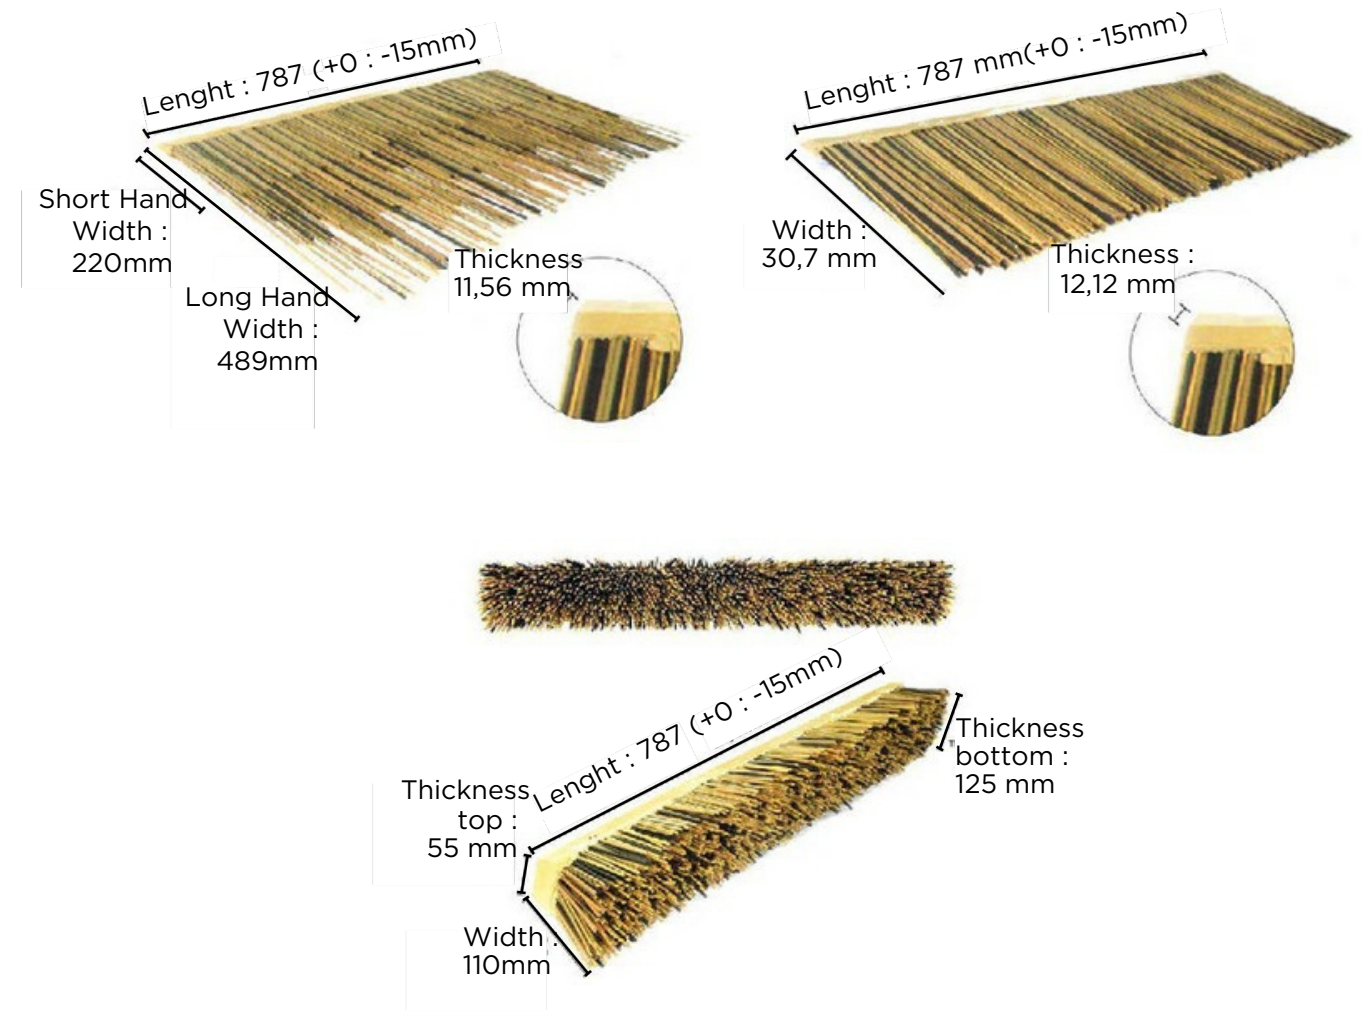

San Diego Zoo, USA

Viroreed®

Viro Reed is a synthetic thatch made from HDPE. It is a 100% recyclable material that is maintenance-free. Will not rot, mold, or shed! The synthetic material resists termites, birds, and insects that are the common cause of breakdown and failure of natural products. ViroReed thatch is sought after by Architect, Designer, hospitality, and zoos to create an authentic environment and natural appearance. This 100% waterproof and weatherproof material is ideal for structures such as umbrellas and canopies without a sub-roof, as water is less likely to permeate. Easy to install, ViroReed thatch panels are installed as simply as a typical roof shingle.

Viroreed®

Viroreed®

Panel

Starter Panel

Eave Panel

WHY IS IT BETTER?

Maintenance free, will not remold, rot, or shed.

- Resists termites, birds and other pests that normally infests and breakdown natural reed.