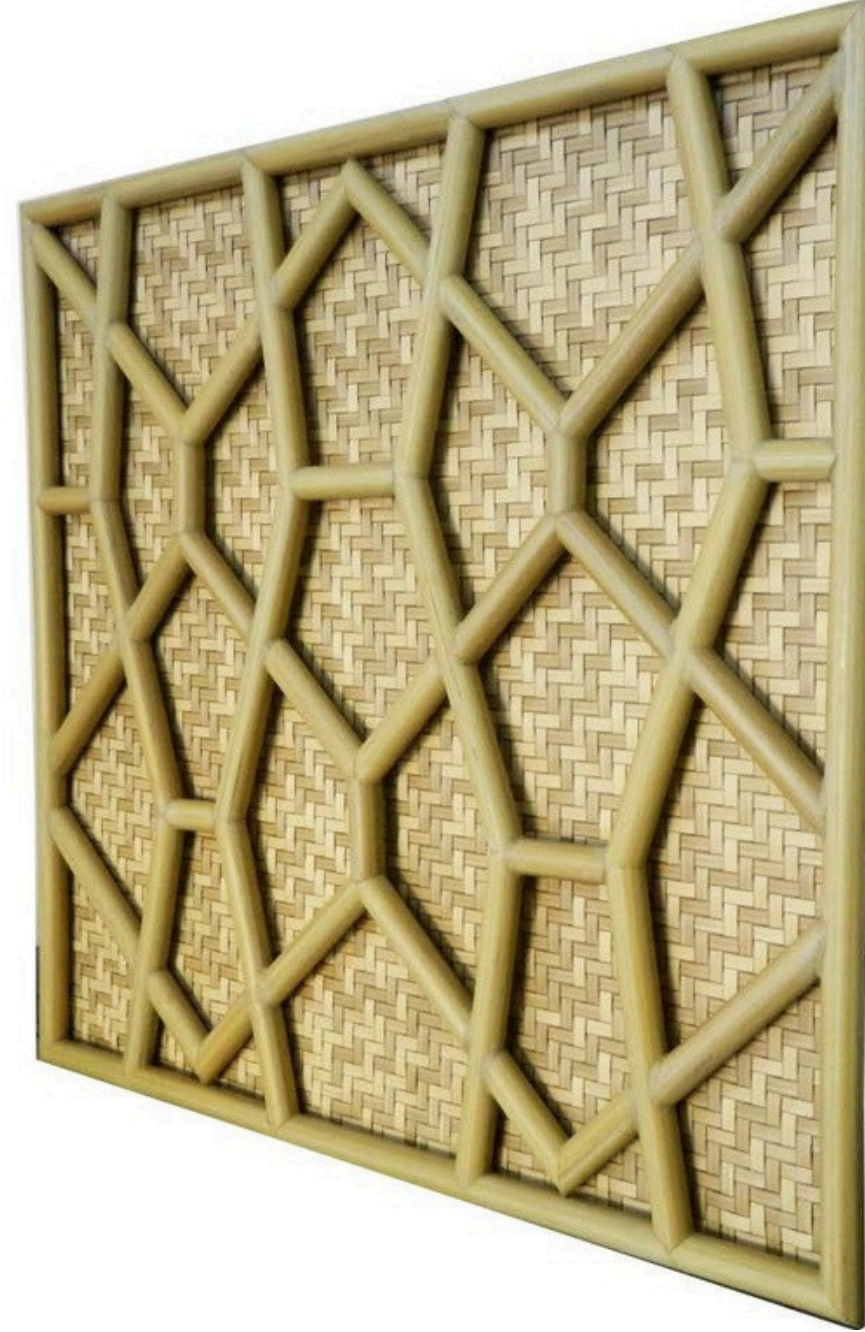

RAISE

The Nusantara Coast Ceiling

OD	MAX LENGTH	THICKNESS
24mm	4000m	3mm
32mm	m	3mm
75mm	4000m	3mm
50mm	m	3mm
	4000m	

WHY IS IT BETTER

- Maintenance free and does not peel nor discolor.
- Long durability.
- Resists insects that normally infest natural bamboo.
- Virobamboo is 100% Weatherproof.

IndoBuild Technology, Jakarta, Indonesia

Bird Net Shelter, Trisakti, Indonesia

VIRO bamboo

VIROTM fence

Virofence is a wicker fence, made from Viro's fiber with basket weaving pattern and using a special Virofence system. It is environmentally friendly, long-lasting and 100% recyclable. The durability is evidenced by its weather resistance and, in particular, its highly tested ability to withstand UV rays. The fiber has been through intensive quality control. No toxic chemicals are needed to maintain the product – It is easy to clean using mild soap and pest and fungus-free. The installation and assembly are easy.