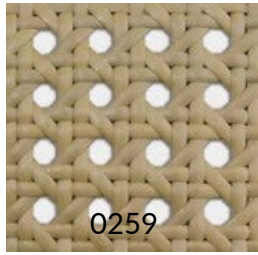

0294
Bunga Tanjung Weave
MT Arurog Brushed
12x1.2 mm

0362
Bunga Tanjung Weave
MT Arurog Brushed
7x1.2 mm

0365
Bunga Tanjung Weave
MT Arurog 6x1.2 mm

0400
Bunga Tanjung Weave
MT Arurog non Brushed
7x1.3 mm

0259
Bunga Tanjung Weave
Antique Honey
7x1.3 mm

0287
Bunga Tanjung Weave
Honey WP
4x1 mm

The Mulia, Bali, Indonesia

OFFERED IN TWO STANDARD SIZING:

Standard Size 1

Dimension: length 2.44 m;
widths 1.22 m

Packing : 0.35 x 0.35 x1.27 m
Qty : 10 sheet/ roll