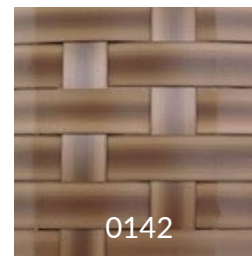

0023
Basket-Weave
Rustic Black 20x1.5 mm

0018
Basket-Weave
Dark Mahogany 12x1.2 mm

0142
Basket-Weave
Red Pine 20x0.9 mm

0016
Basket-Weave
Red Pine 12x1.2 mm

0053
Basket-Weave
MT Arurog 12x1.2 mm

0026
Basket-Weave
MT Arurog Brushed 12x1.2 mm