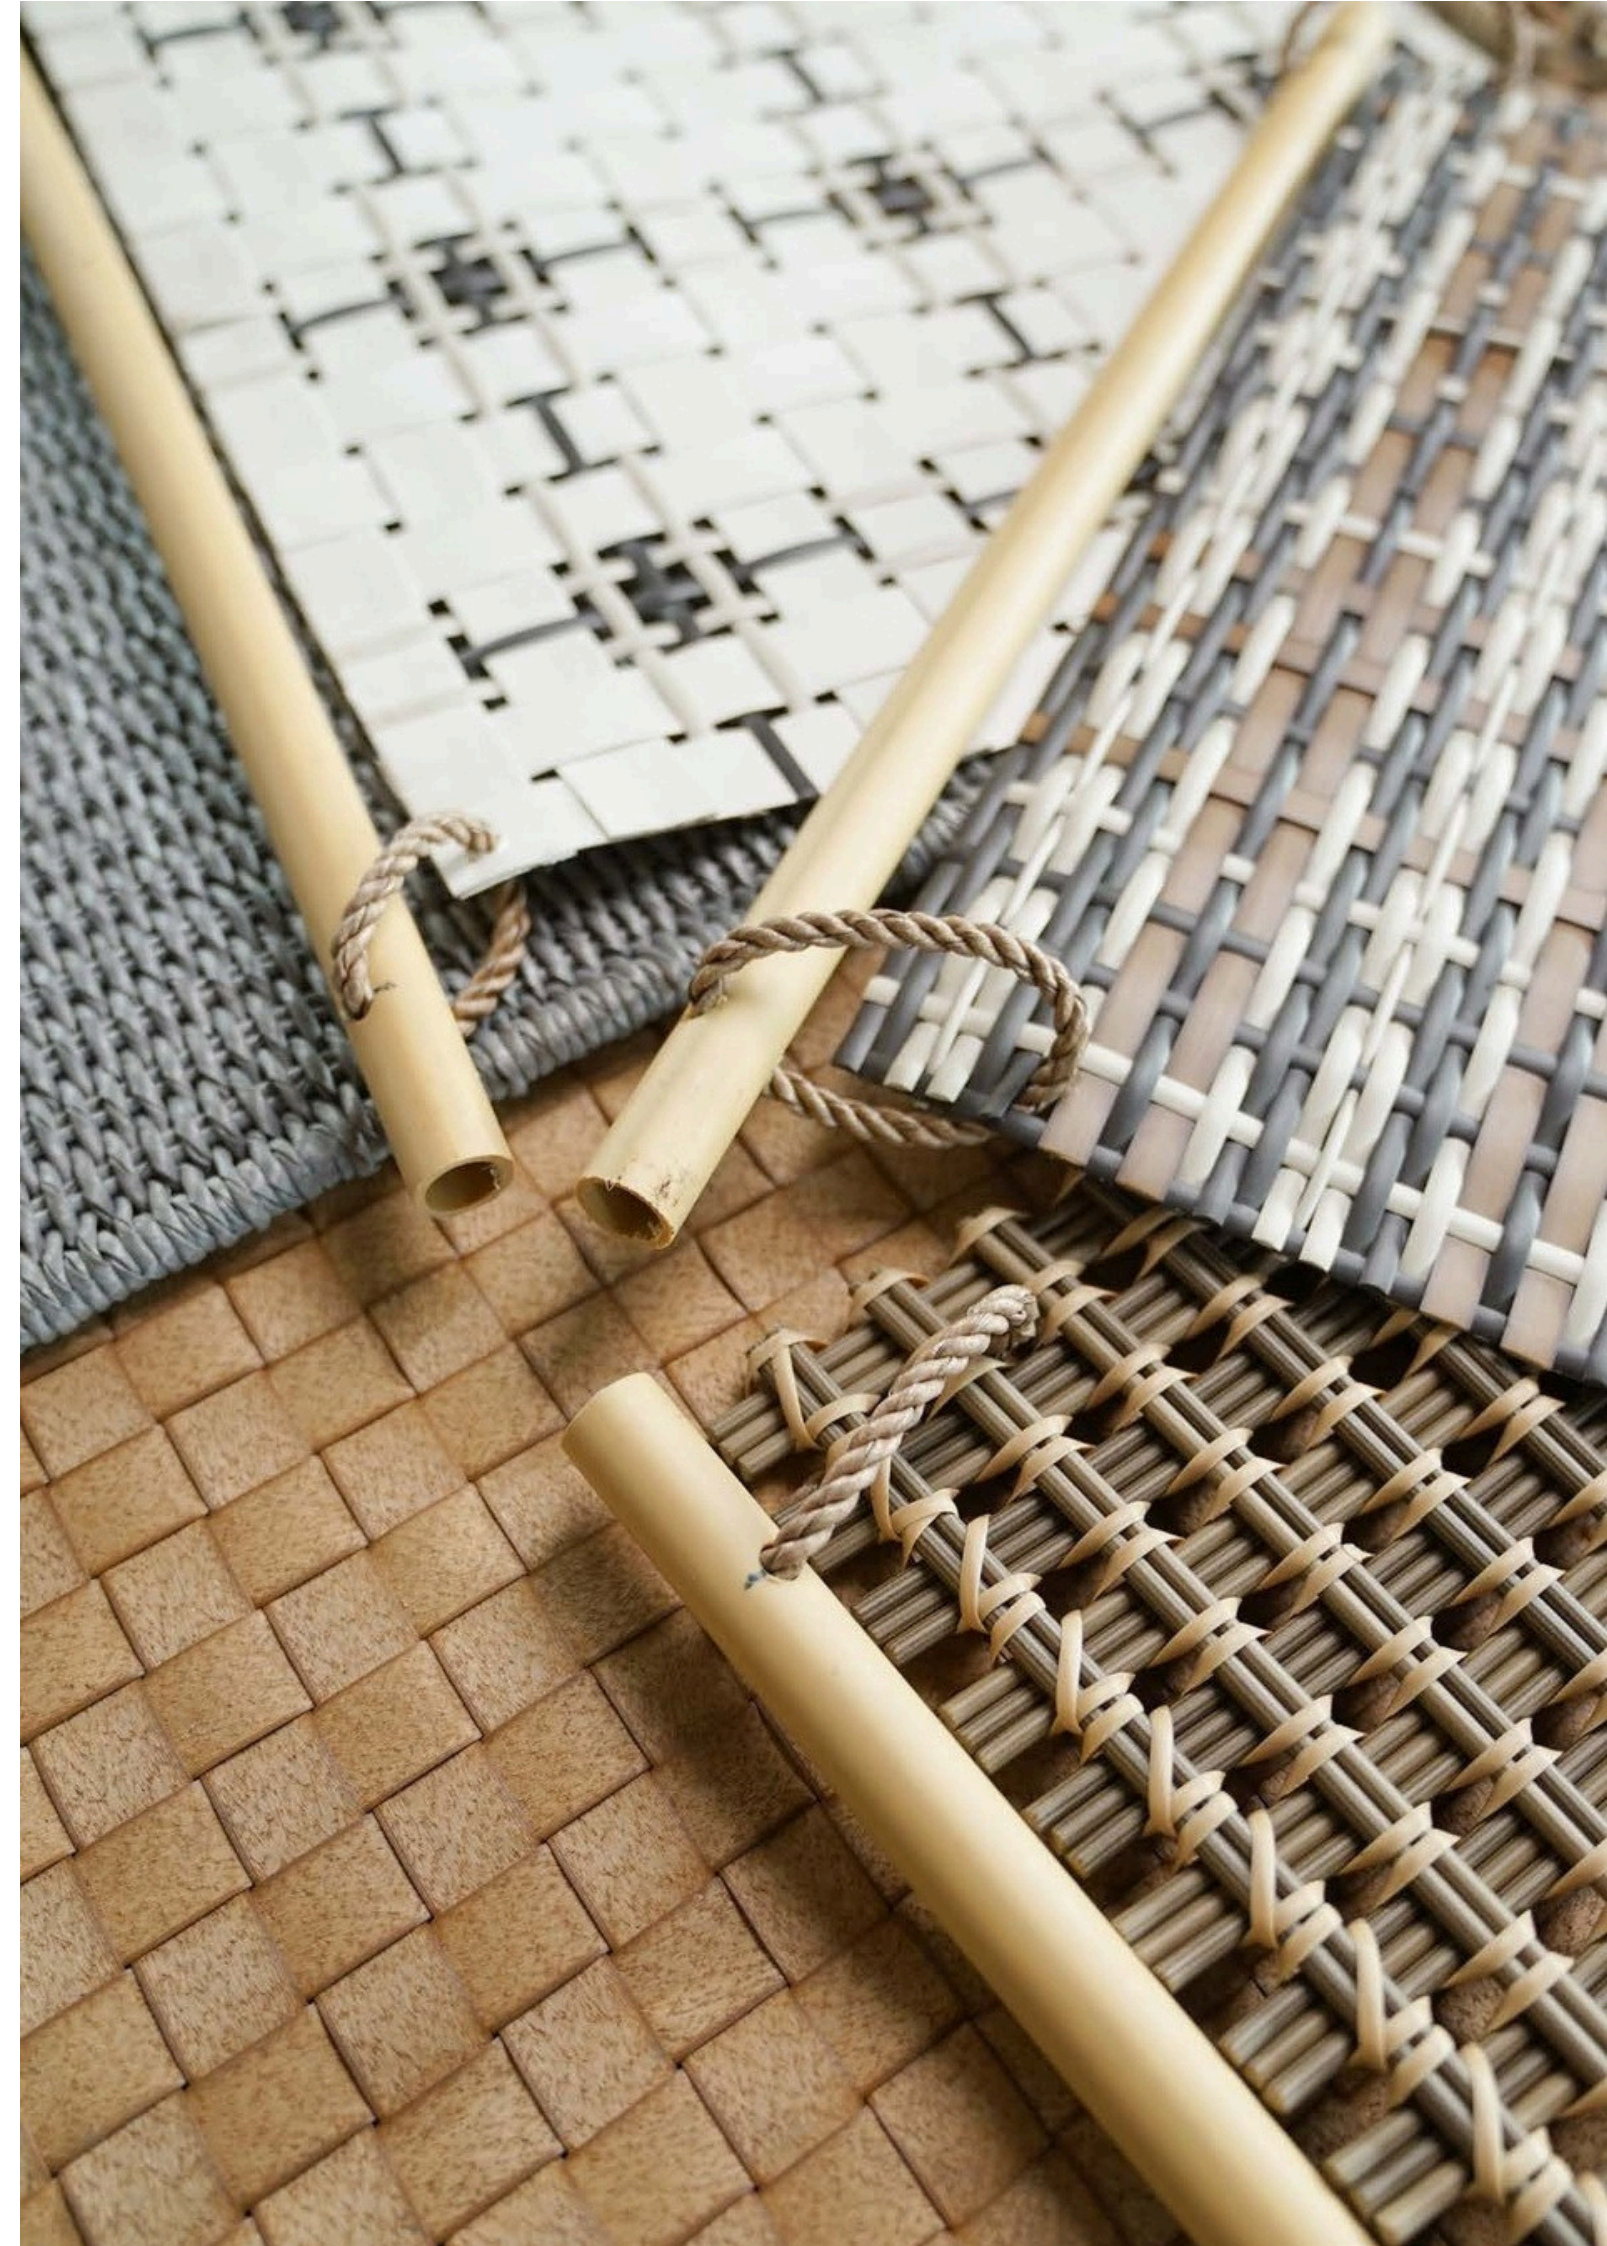

0259
Bunga Tanjung Weave
Antique Honey
7x1.3 mm

0287
Bunga Tanjung Weave
Honey WP
4x1 mm

The Mulia, Bali, Indonesia

OFFERED IN TWO STANDARD SIZING:

Standard Size 1

Dimension: length 2.44 m;
widths 1.22 m

Packing : 0.35 x 0.35 x1.27 m
Qty : 10 sheet/ roll