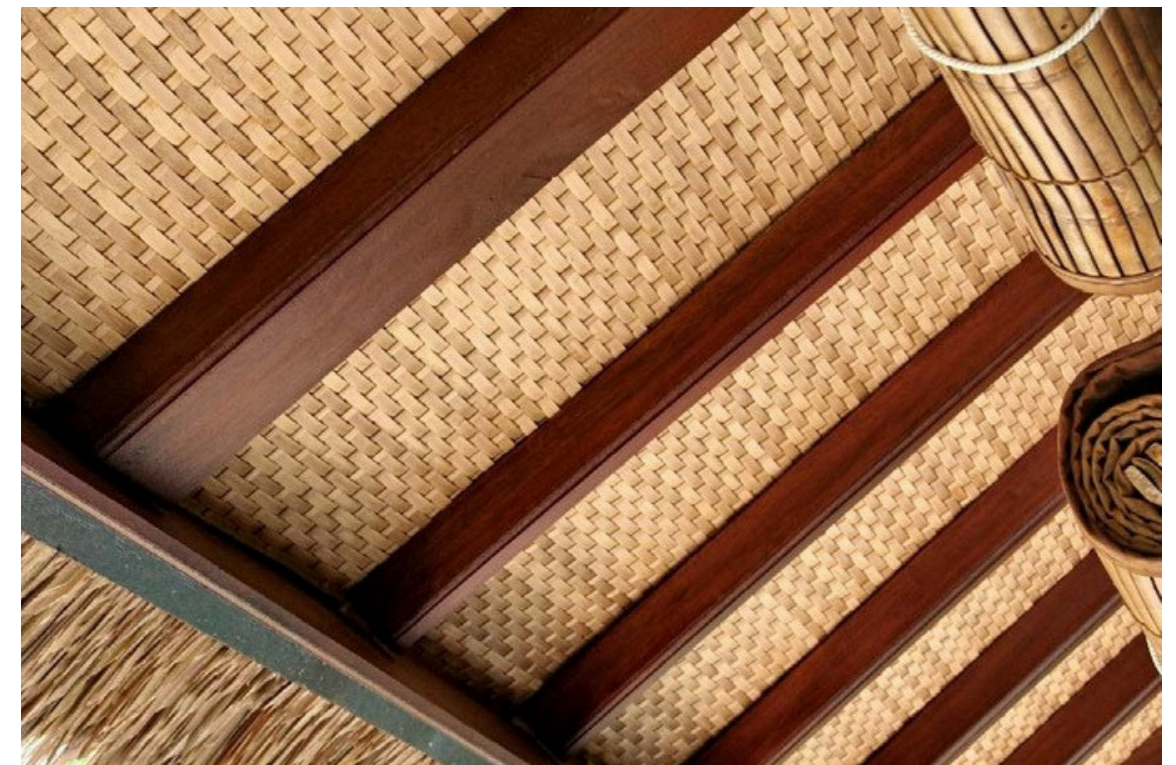

Private Villas, Sanur, Bali, Indonesia